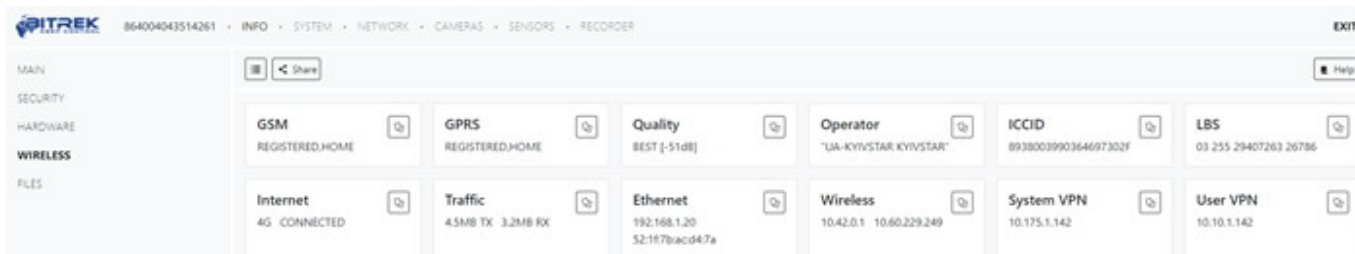

# WIRELESS

This section is required for information on GSM GPRS signal quality, operator, ICCID, LBS, LBS location, Internet, traffic, ETHERNET, WIRELESS, and OpenVPN

Figure 1 - Wireless

Table 1 - Wireless parameter description:

Parameter	Parameter description
GSM	GSM connection status
GPRS	Modem model
Quality	Signal quality
Operator	Current mobile carrier
ICCID	SIM card identification code (used to determine the phone number and other settings of the subscriber)
LBS	Coordinate location
Internet	Internet connection status
Traffic	The amount of data transmitted through the gateway
Ethernet	MAC and IP address
Wireless	IP address for Wi-Fi and GSM connection
System VPN	VPN server for setting configuration
User VPN	IP address of the service and user VPN