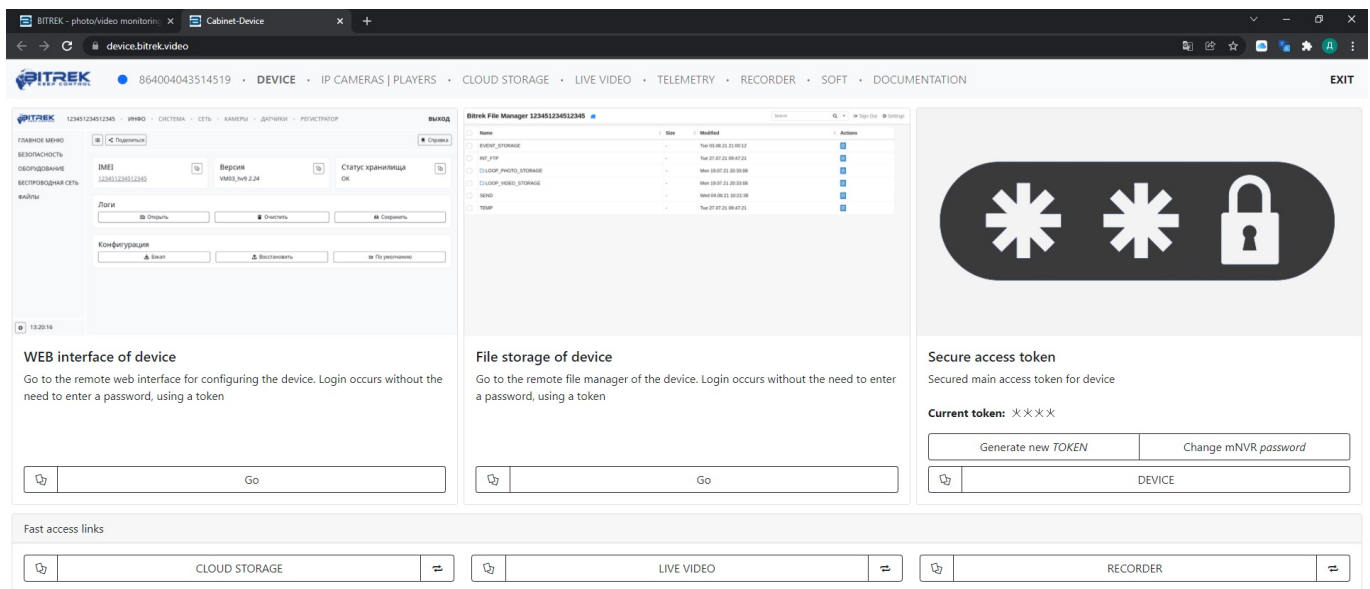

# How do I view the live broadcast?

First, we need to go to [device bitrek video](https://device.bitrek.video)

There are several ways to view the live broadcast on [device.bitrek.video](https://device.bitrek.video)

1. under Streaming video player
2. via link token

- The first way: via streaming video player

In the main menu go to the section **video streaming player**, which will display all the cameras connected to the device and their live broadcast

- The second way: Through TOKEN links.

In the main menu in the **Secure Access Token** section press the **Streaming video** button and go to the corresponding section, where all the cameras connected to the device and their live broadcast will be displayed