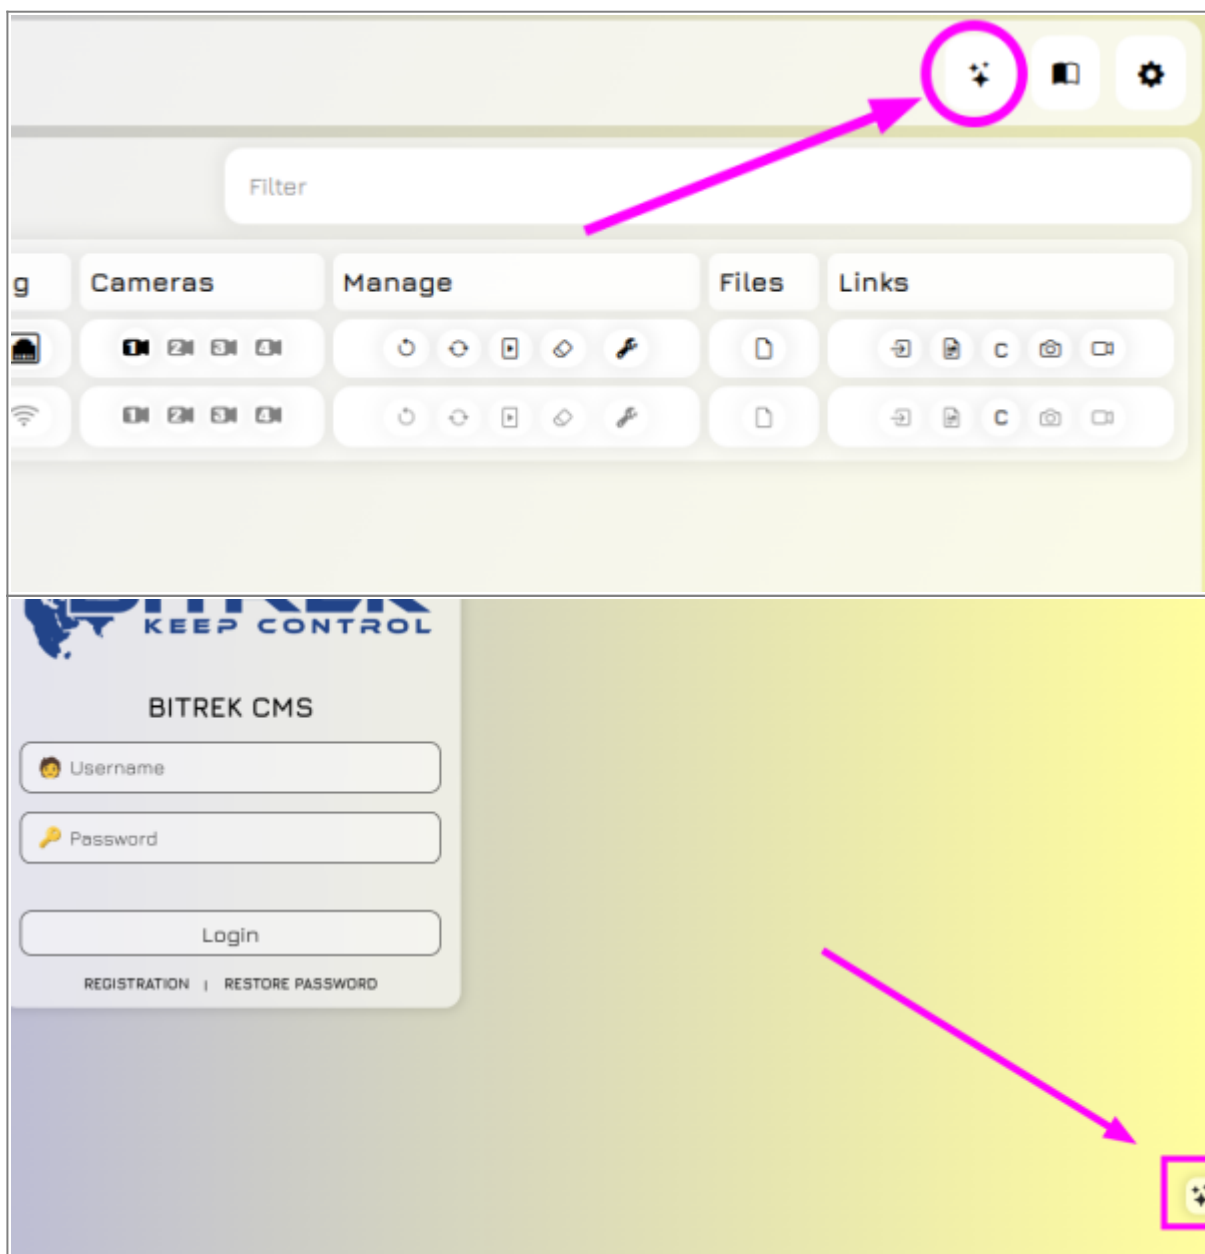

Switching Themes

The themes seamlessly transition in a loop, and it's worth noting that changing themes does not require a page reload. Users can effortlessly switch between themes according to their preferences and needs. This process is straightforward and can be initiated by simply clicking the theme change button.

Themes Overview

1. White Theme

The White Theme features a clean and minimalist design, emphasizing simplicity and clarity. It utilizes a bright background with contrasting text and elements, ensuring readability and a professional appearance.

2. Dark Theme

The Dark Theme presents a sleek and stylish appearance with dark backgrounds and light text. It caters to users who prefer reduced eye strain and a modern aesthetic, particularly suitable for low-light environments.