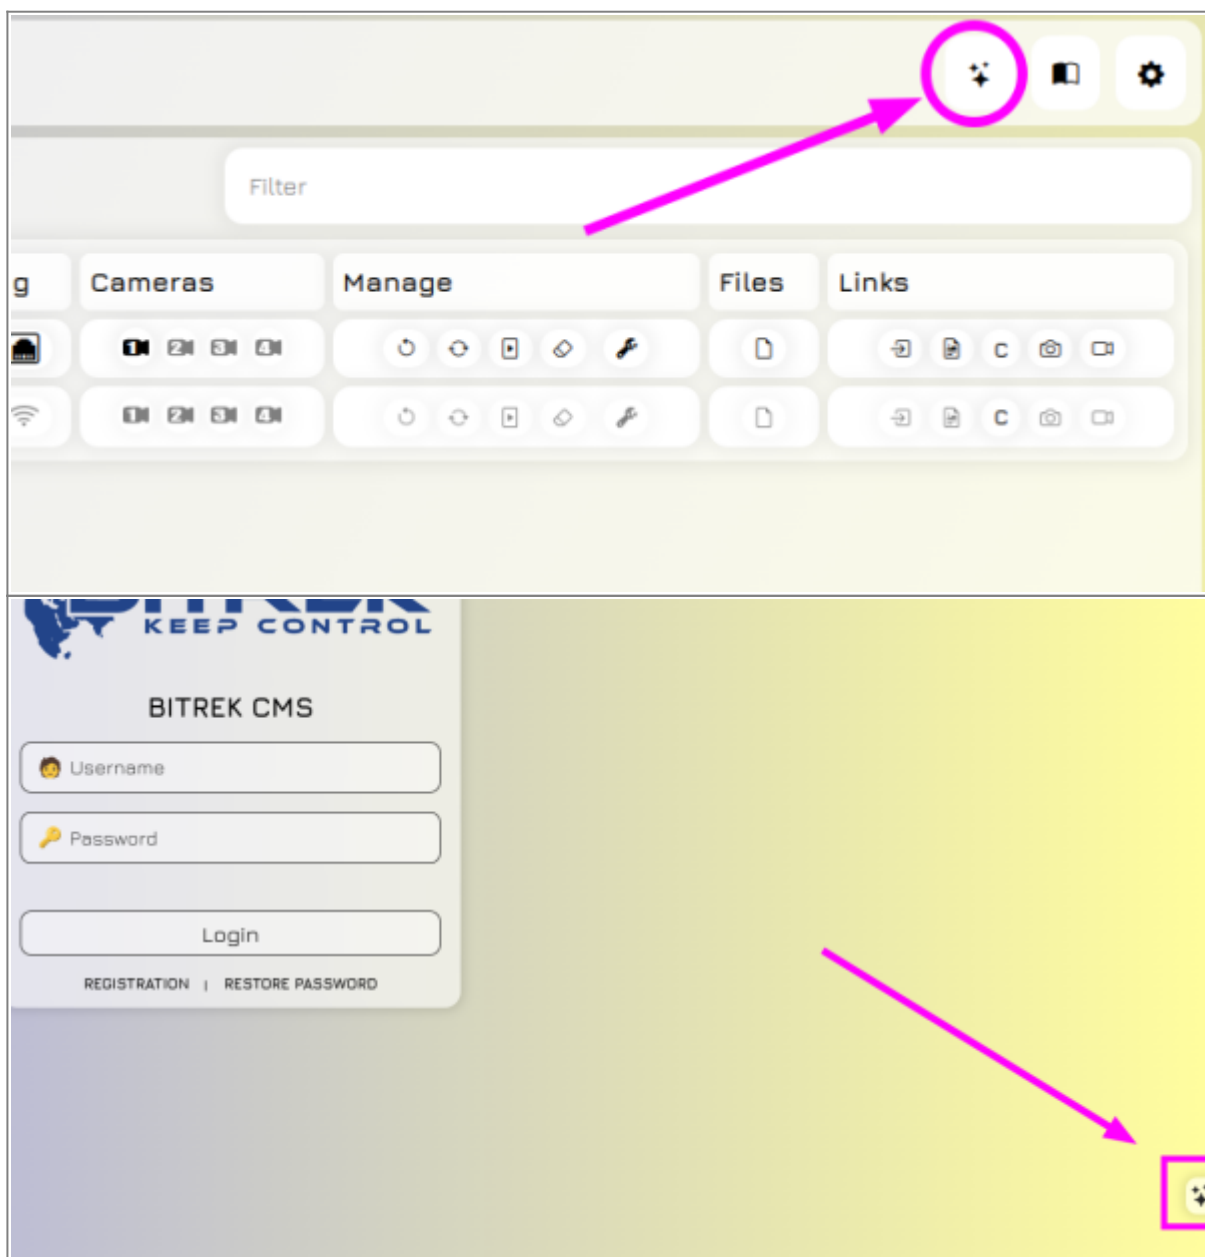

Switching Themes

The themes seamlessly transition in a loop, and it's worth noting that changing themes does not require a page reload. Users can effortlessly switch between themes according to their preferences and needs. This process is straightforward and can be initiated by simply clicking the theme change button.

Themes Overview

1. White Theme

The White Theme features a clean and minimalist design, emphasizing simplicity and clarity. It utilizes a bright background with contrasting text and elements, ensuring readability and a professional appearance.

2. Dark Theme

The Dark Theme presents a sleek and stylish appearance with dark backgrounds and light text. It caters to users who prefer reduced eye strain and a modern aesthetic, particularly suitable for low-light environments.

3. Modern Theme (Newly Added)

The Modern Theme, introduced in the latest update, features a blurry transparent white design, offering a unique visual experience.

We drew inspiration from the visual appearance of the 'Дія' service when creating the new theme.