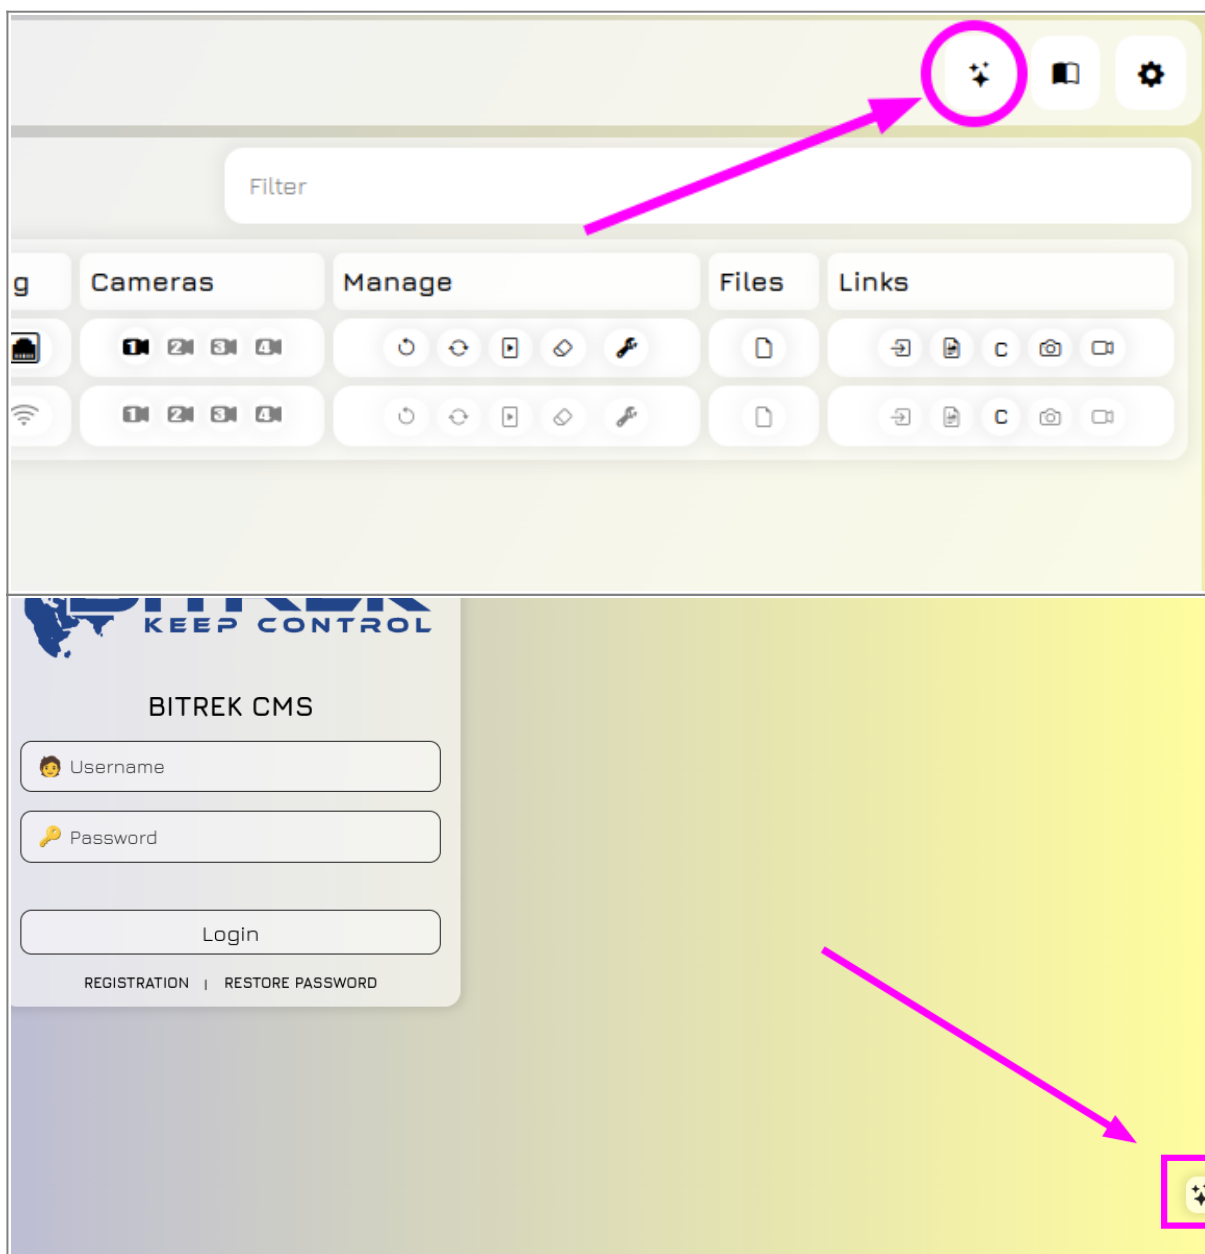

Switching Themes

The themes seamlessly transition in a loop, and it's worth noting that changing themes does not require a page reload. Users can effortlessly switch between themes according to their preferences and needs. This process is straightforward and can be initiated by simply clicking the theme change button.

Themes Overview

1. White Theme

The White Theme features a clean and minimalist design, emphasizing simplicity and clarity. It utilizes a bright background with contrasting text and elements, ensuring readability and a professional appearance.

2. Dark Theme

The Dark Theme presents a sleek and stylish appearance with dark backgrounds and light text. It caters to users who prefer reduced eye strain and a modern aesthetic, particularly suitable for low-light environments.

3. Modern Theme (Newly Added)

The Modern Theme, introduced in the latest update, features a blurry transparent white design, offering a unique visual experience.

We drew inspiration from the visual appearance of the 'Дія' service when creating the new theme.