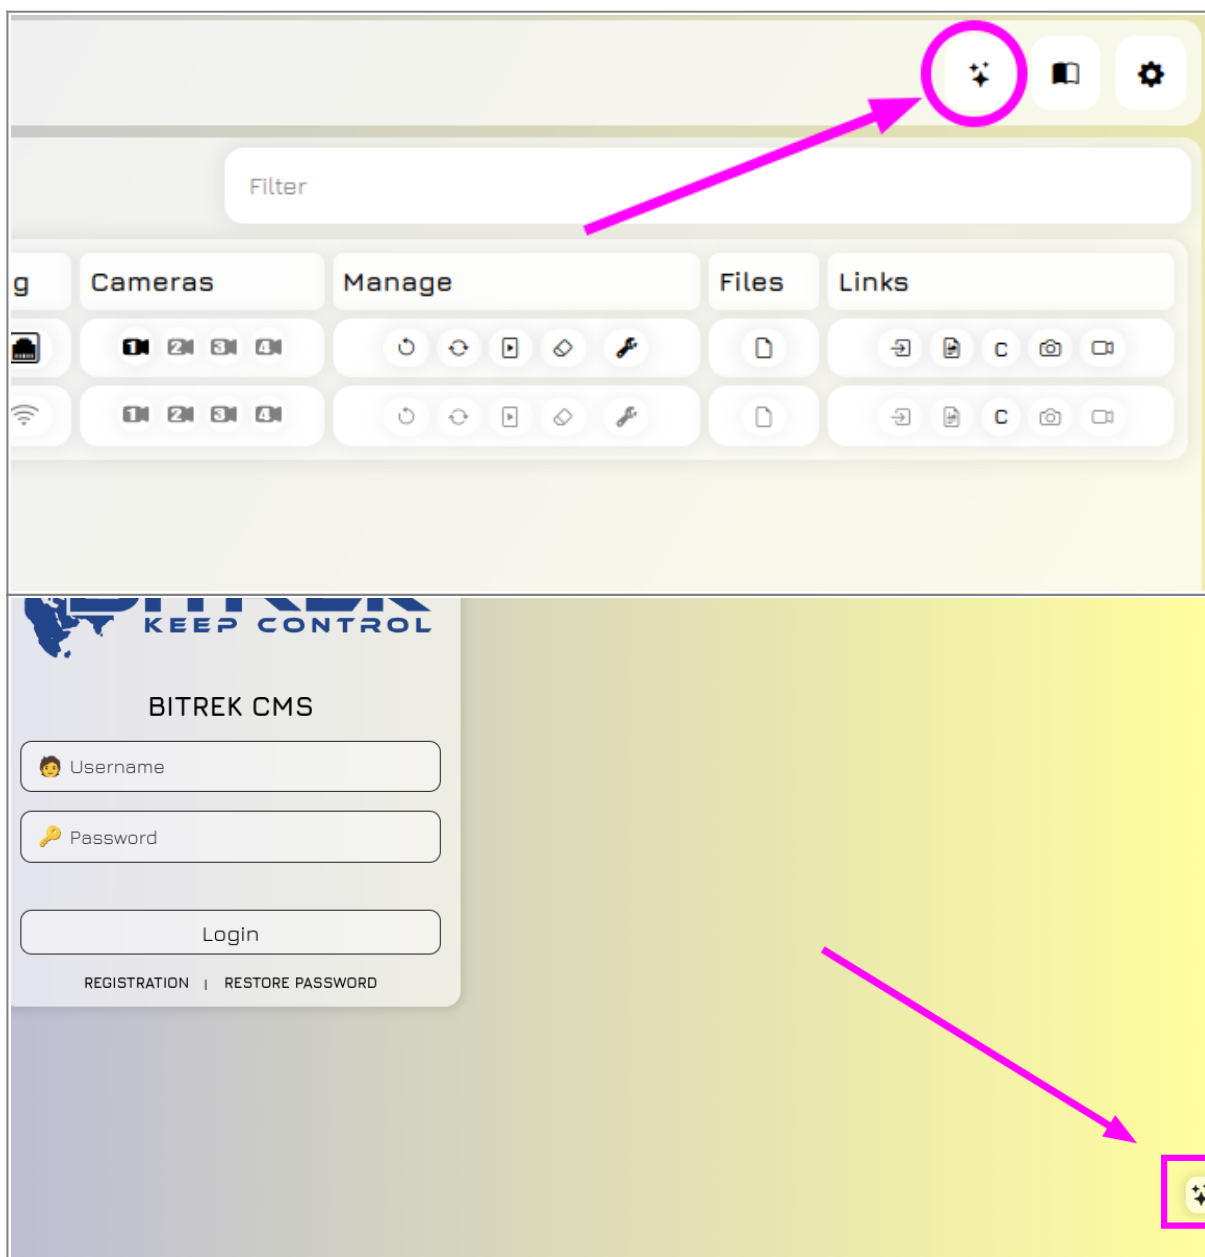

## Switching Themes

The themes seamlessly transition in a loop, and it's worth noting that changing themes does not require a page reload. Users can effortlessly switch between themes according to their preferences and needs. This process is straightforward and can be initiated by simply clicking the theme change button.

## 1. White Theme

The White Theme features a clean and minimalist design, emphasizing simplicity and clarity. It utilizes a bright background with contrasting text and elements, ensuring readability and a professional appearance.

## 2. Dark Theme

The Dark Theme presents a sleek and stylish appearance with dark backgrounds and light text. It caters to users who prefer reduced eye strain and a modern aesthetic, particularly suitable for low-light environments.

## 3. Modern Theme (Newly Added)

The Modern Theme, introduced in the latest update, features a blurry transparent white design, offering a unique visual experience.

We drew inspiration from the visual appearance of the 'Дія' service when creating the new theme