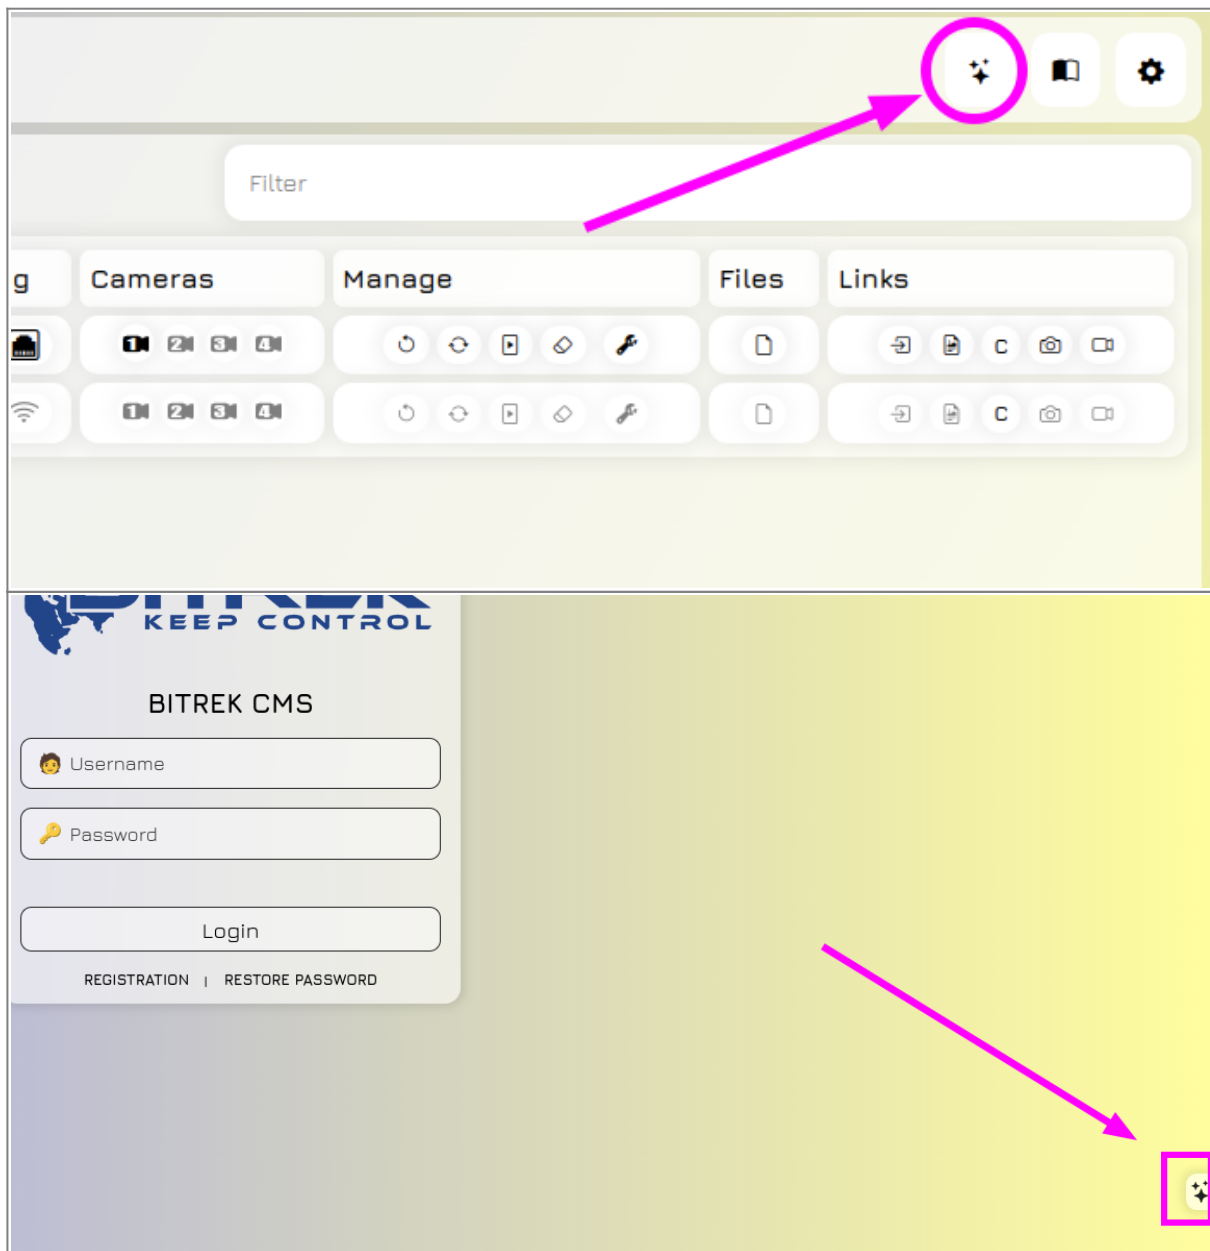

Switching Themes

The themes seamlessly transition in a loop, and it's worth noting that changing themes does not require a page reload. Users can effortlessly switch between themes according to their preferences and needs. This process is straightforward and can be initiated by simply clicking the theme change button.

Themes Overview

1. White Theme

The White Theme features a clean and minimalist design, emphasizing simplicity and clarity. It utilizes a bright background with contrasting text and elements, ensuring readability and a professional appearance.

2. Dark Theme

The Dark Theme presents a sleek and stylish appearance with dark backgrounds and light text. It caters to users who prefer reduced eye strain and a modern aesthetic, particularly suitable for low-light environments.

3. Modern Theme (Newly Added)

The Modern Theme, introduced in the latest update, features a blurry transparent white design, offering a unique visual experience.

We drew inspiration from the visual appearance of the 'Дія' service when creating the new theme