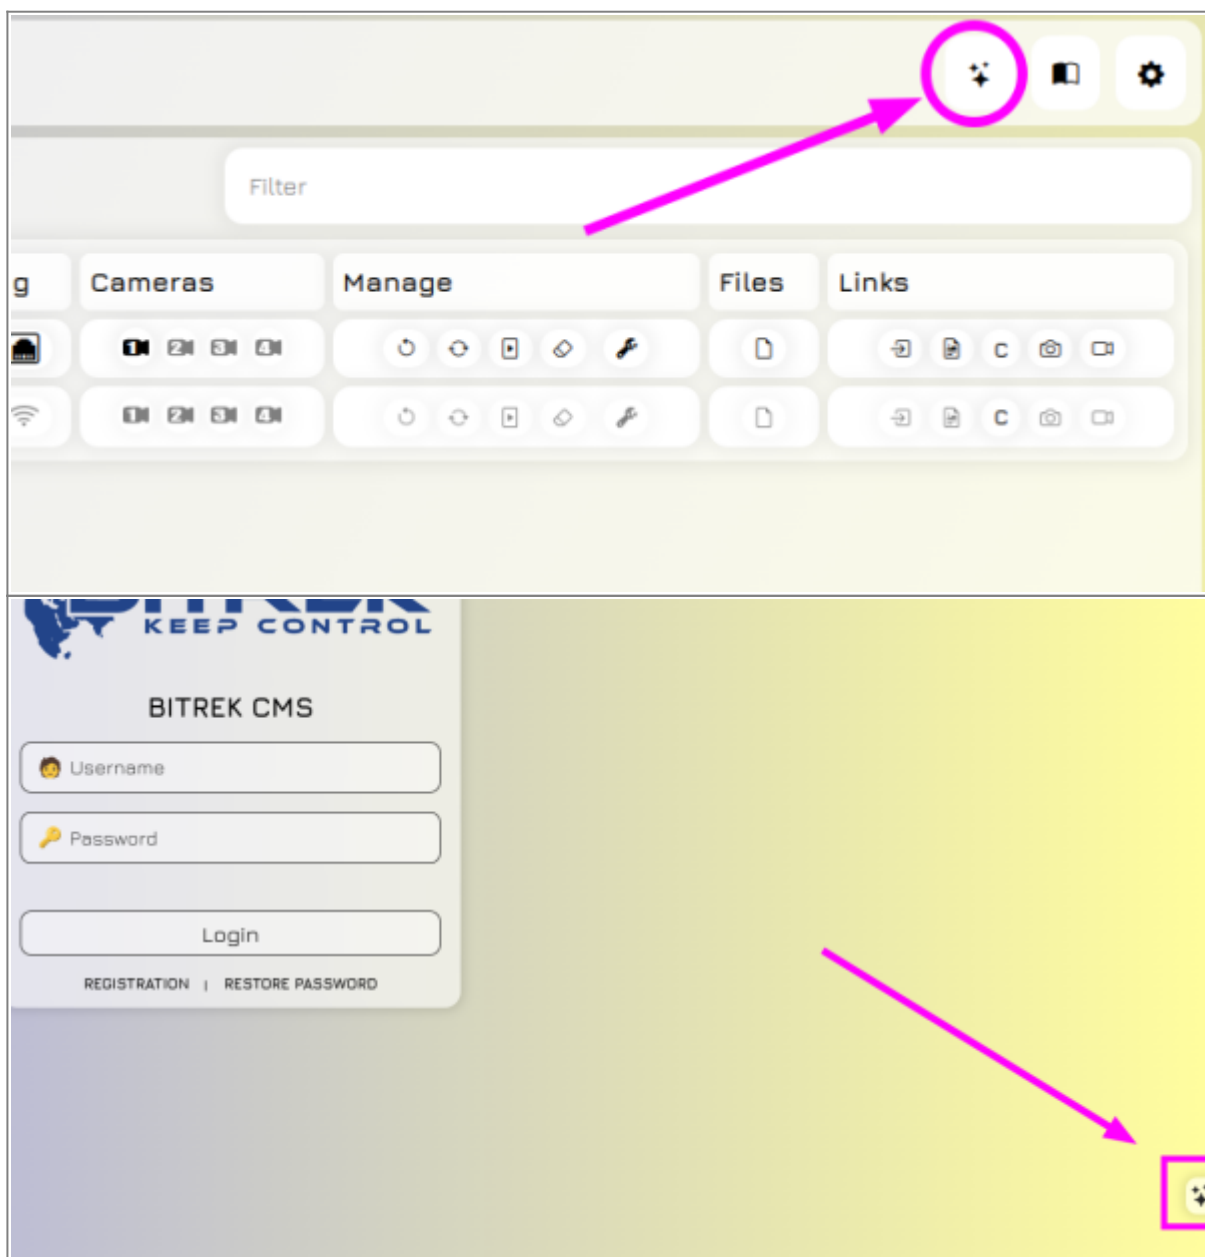

Switching Themes

The themes seamlessly transition in a loop, and it's worth noting that changing themes does not require a page reload. Users can effortlessly switch between themes according to their preferences and needs. This process is straightforward and can be initiated by simply clicking the theme change button.

Themes Overview

1. White Theme

The White Theme features a clean and minimalist design, emphasizing simplicity and clarity. It utilizes a bright background with contrasting text and elements, ensuring readability and a professional appearance.

2. Dark Theme

The Dark Theme presents a sleek and stylish appearance with dark backgrounds and light text. It caters to users who prefer reduced eye strain and a modern aesthetic, particularly suitable for low-light environments.

3. Modern Theme (Newly Added)

The Modern Theme, introduced in the latest update, features a blurry transparent white design, offering a unique visual experience.

We drew inspiration from the visual appearance of the 'Дія' service when creating the new theme