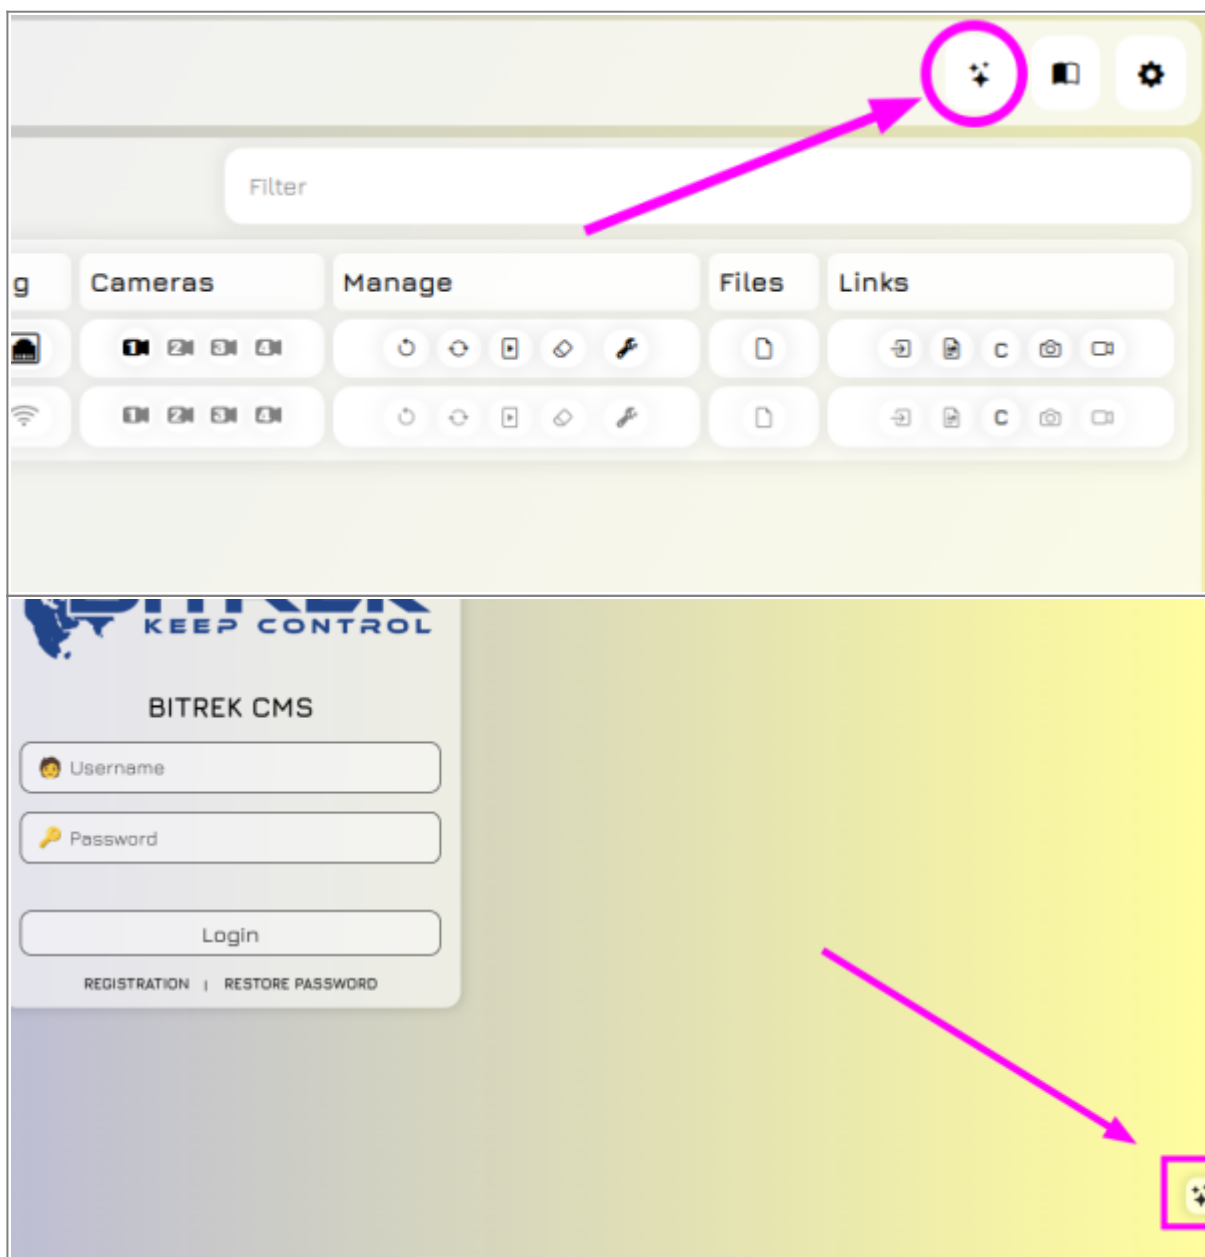

## Switching Themes

The themes seamlessly transition in a loop, and it's worth noting that changing themes does not require a page reload. Users can effortlessly switch between themes according to their preferences and needs. This process is straightforward and can be initiated by simply clicking the theme change button.

## 1. White Theme

The White Theme features a clean and minimalist design, emphasizing simplicity and clarity. It utilizes a bright background with contrasting text and elements, ensuring readability and a professional appearance.

## 2. Dark Theme

The Dark Theme presents a sleek and stylish appearance with dark backgrounds and light text. It caters to users who prefer reduced eye strain and a modern aesthetic, particularly suitable for low-light environments.