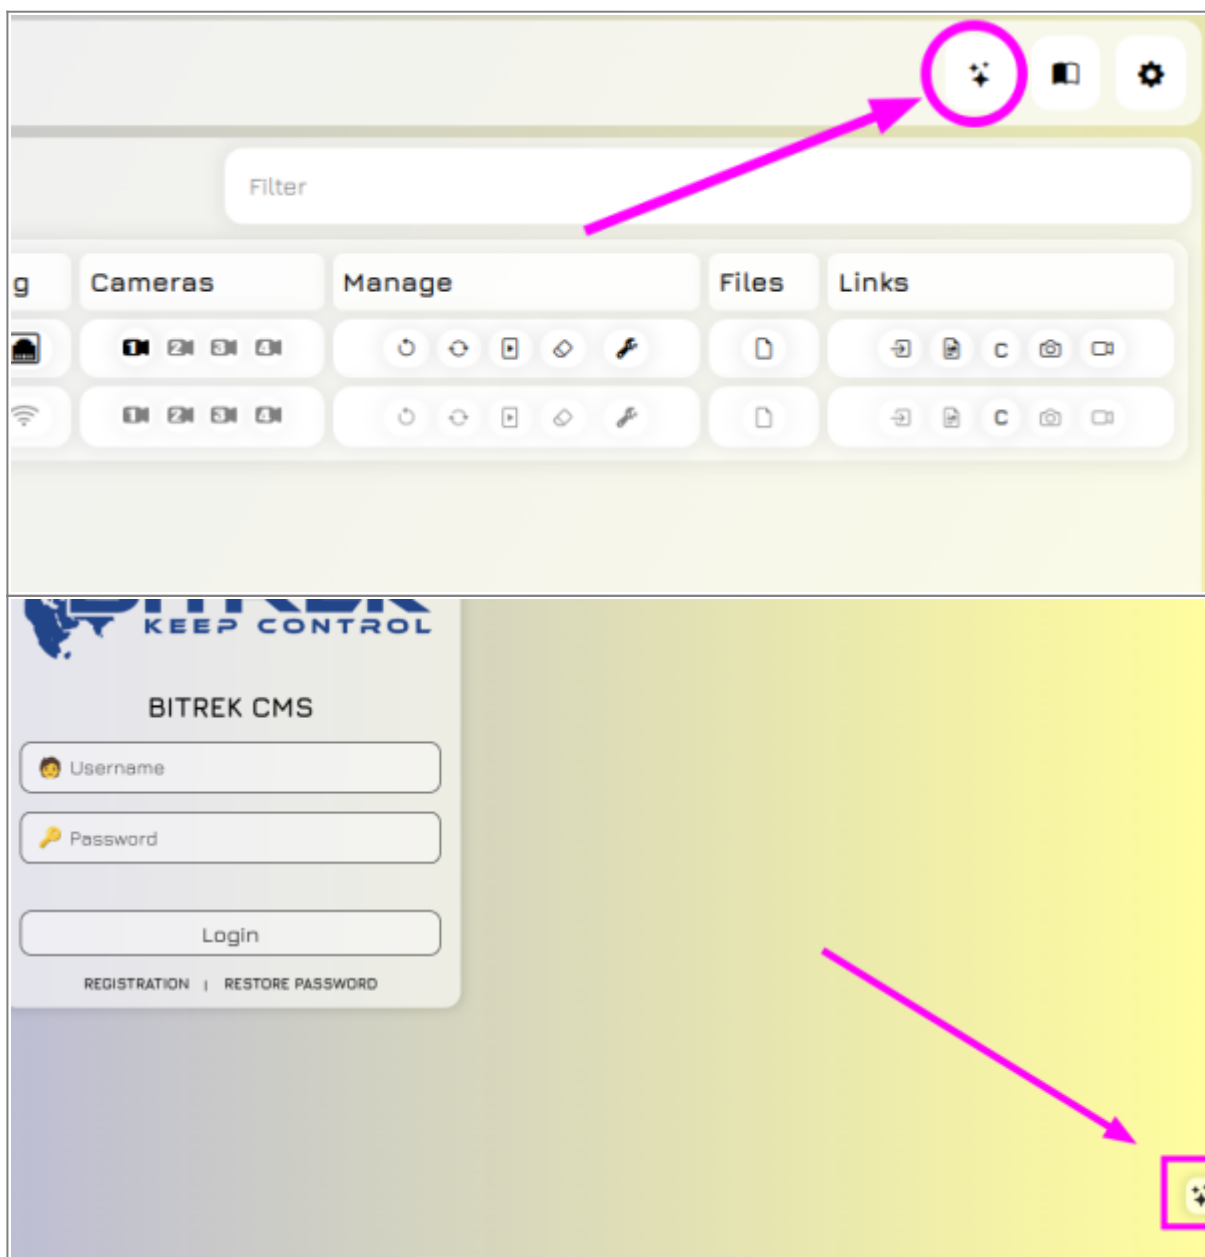

Switching Themes

The themes seamlessly transition in a loop, and it's worth noting that changing themes does not require a page reload. Users can effortlessly switch between themes according to their preferences and needs. This process is straightforward and can be initiated by simply clicking the theme change button.

Themes Overview

1. White Theme

The White Theme features a clean and minimalist design, emphasizing simplicity and clarity. It utilizes a bright background with contrasting text and elements, ensuring readability and a professional appearance.

2. Dark Theme

The Dark Theme presents a sleek and stylish appearance with dark backgrounds and light text. It caters to users who prefer reduced eye strain and a modern aesthetic, particularly suitable for low-light environments.

3. Modern Theme (Newly Added)

The Modern Theme, introduced in the latest update, features a blurry transparent white design, offering a unique visual experience.

From:

<https://docs.bitrek.video/> - **Bitrek Video Wiki**