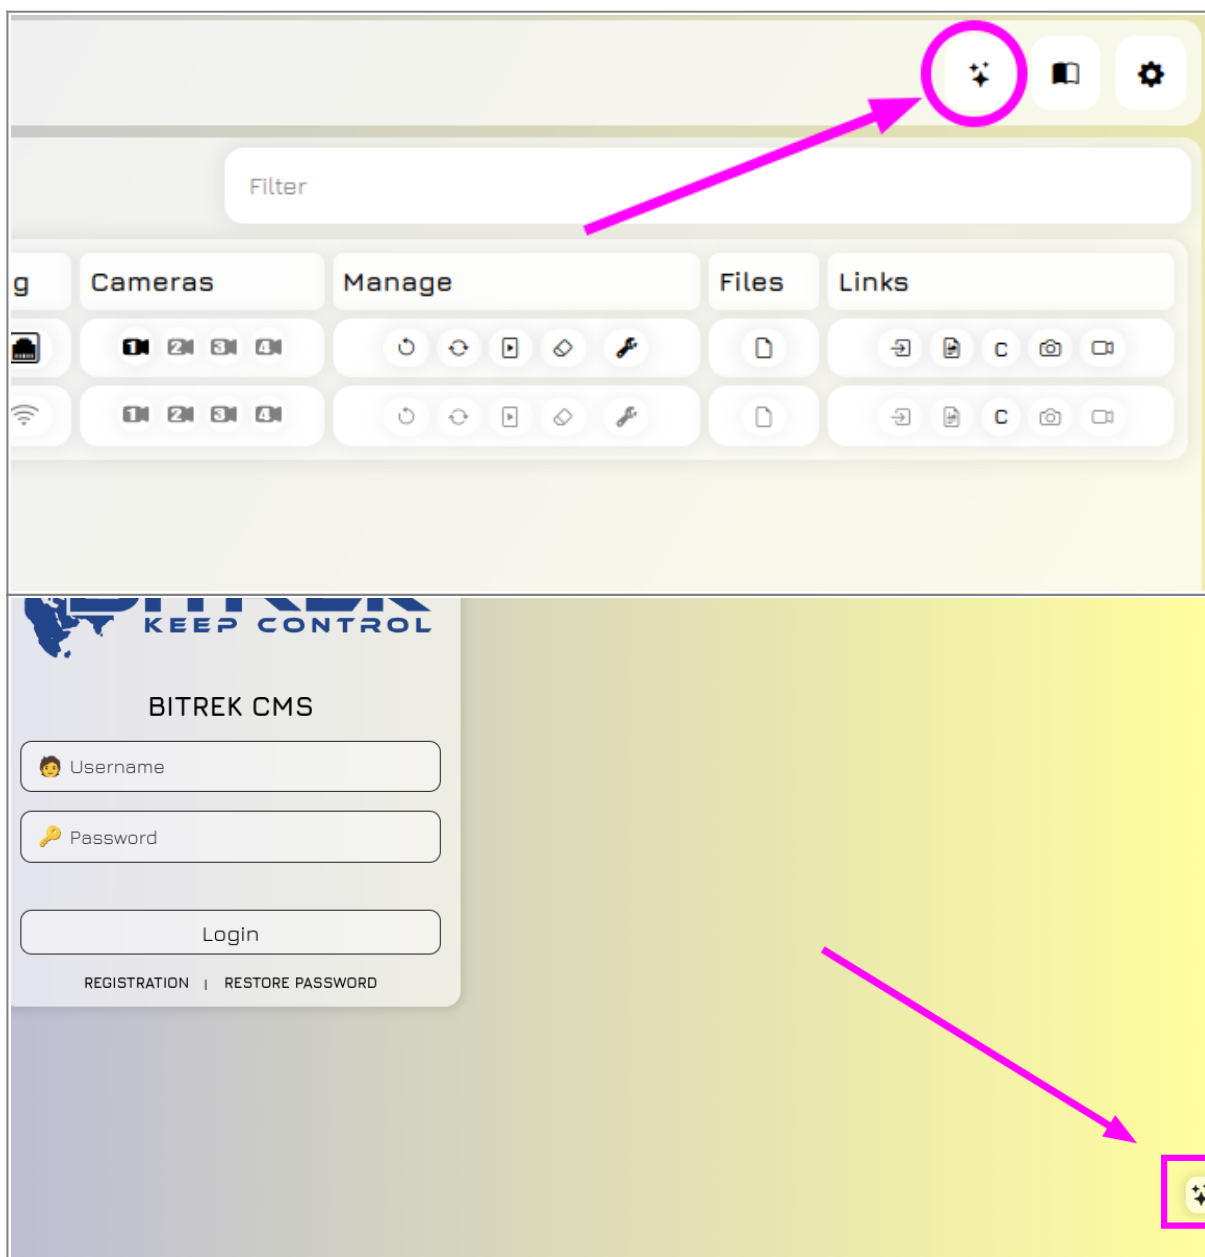

Switching Themes

The themes seamlessly transition in a loop, and it's worth noting that changing themes does not require a page reload. Users can effortlessly switch between themes according to their preferences and needs. This process is straightforward and can be initiated by simply clicking the theme change button.

Themes Overview

1. White Theme

The White Theme features a clean and minimalist design, emphasizing simplicity and clarity. It utilizes a bright background with contrasting text and elements, ensuring readability and a professional appearance.

2. Dark Theme

The Dark Theme presents a sleek and stylish appearance with dark backgrounds and light text. It caters to users who prefer reduced eye strain and a modern aesthetic, particularly suitable for low-light environments.

3. Modern Theme (Newly Added)

The Modern Theme, introduced in the latest update, features a blurry transparent white design, offering a unique visual experience.

From:

<https://docs.bitrek.video/> - **Bitrek Video Wiki**